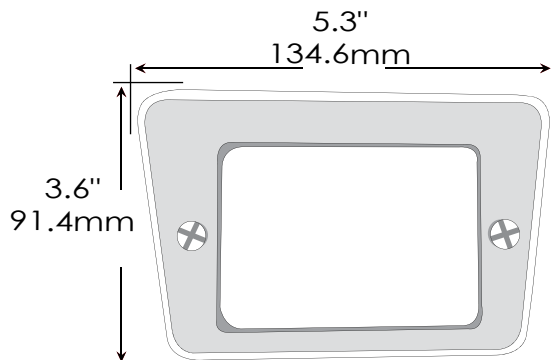

MOUNTING:

Stem threaded with 1/2" NPT. Heavy-duty composite stake included. May be mounted into threaded hubs in junction boxes or mounting accessories shown on back page.

WIRING:

Prewired with 5' pigtail of 18/2 cable.

DIMENSIONS:

LED LAMP SPECIFICATIONS

LAMP TYPES:

Dauer MR16 UL-listed (E353116) 12V lamp suitable for enclosed luminaires, or Dauer IP65 outdoor-rated SMD or encapsulated bi-pin, all with 5-year warranty.