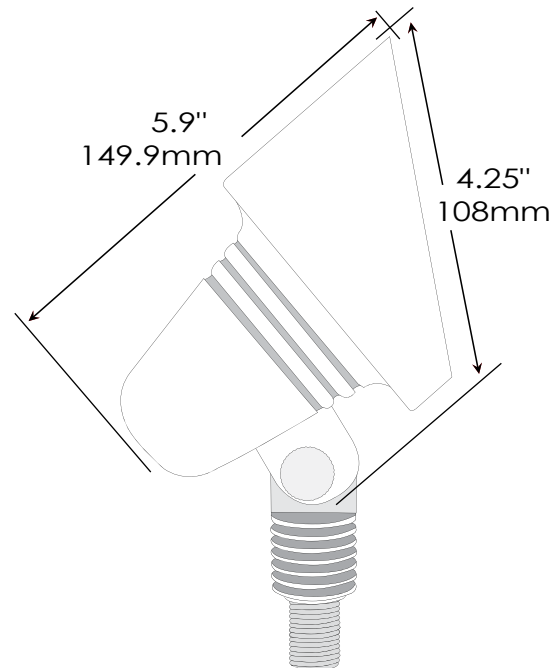

Type: _____

Model: _____

Project: _____

MODEL: 490010 "Diplomat" LED MR16/Bi-Pin Wall Wash Fixture

SPECIFICATIONS

HOUSING:

Cast brass with weathered brass finish. Angled shroud with gasketed lens.

SOCKET/LAMP HOLDER:

MOUNTING:

Stem threaded with 1/2" NPT. Heavy-duty composite stake included. May be mounted into threaded hubs in junction boxes or mounting accessories shown on back page.

WIRING:

Prewired with 5' pigtail of 18/2 cable.

WARRANTY:

Lifetime.

The cast brass Diplomat large wall wash casts a very broad and even light on surfaces and scenery. Choose between the included clear and frosted lens options. Dozens of bi-pin lamp options maximize your creative expression for wall washing applications, or install an MR16 LED lamp if you desire a longer throw or narrower, more directional beam-spread options ranging from 15° to 100°. Heavy-duty stake included.

DIMENSIONS:

LED LAMP SPECIFICATIONS

LAMP TYPES:

Dauer MR16 UL-listed (E353116) 12V lamp suitable for enclosed luminaires, or Dauer IP65 outdoor-rated SMD or encapsulated bi-pin, all with 5-year warranty.