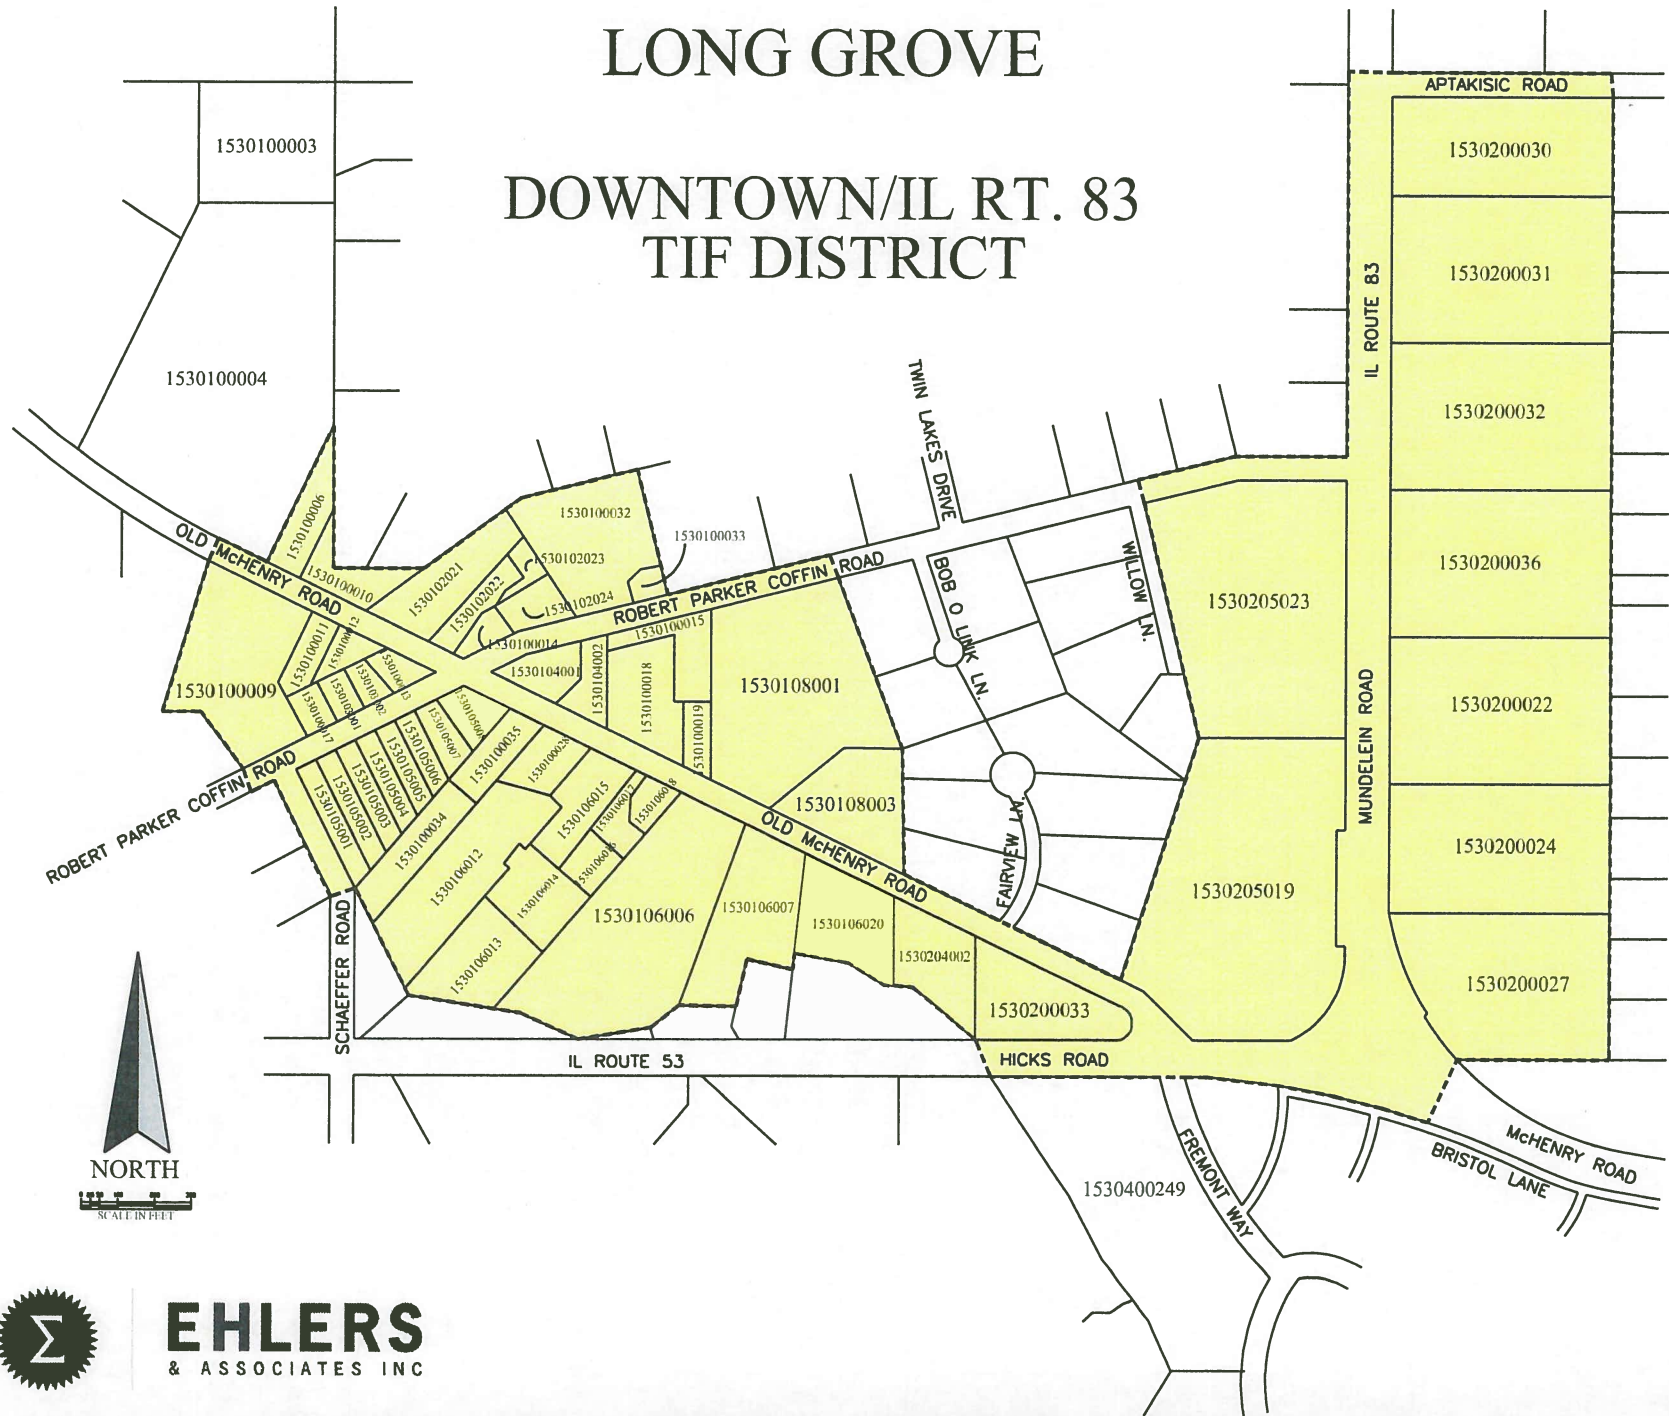

LONG GROVE

DOWNTOWN/IL RT. 83 TIF DISTRICT

EHLERS
& ASSOCIATES INC