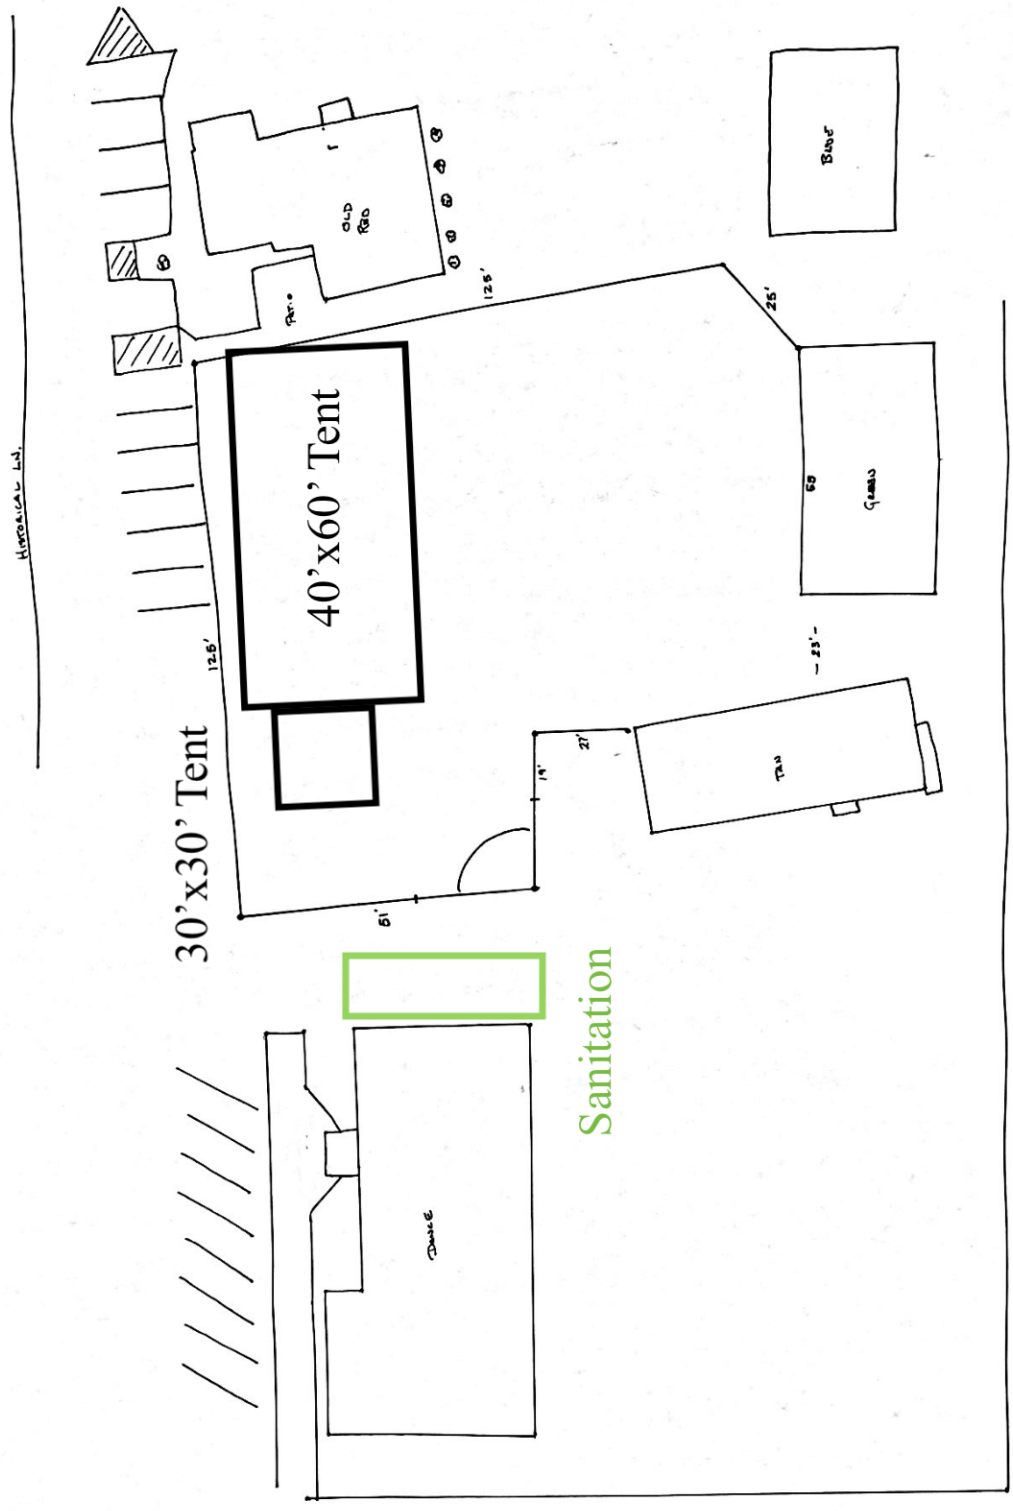

OLD WICHENEY RD.

30'x30' Tent

40'x60' Tent

Sanitation

Duke

OLD RAB

TAN

GRASS

BLADE

HISTORICAL LND.

125'

125'

25'

21'

14'

27'