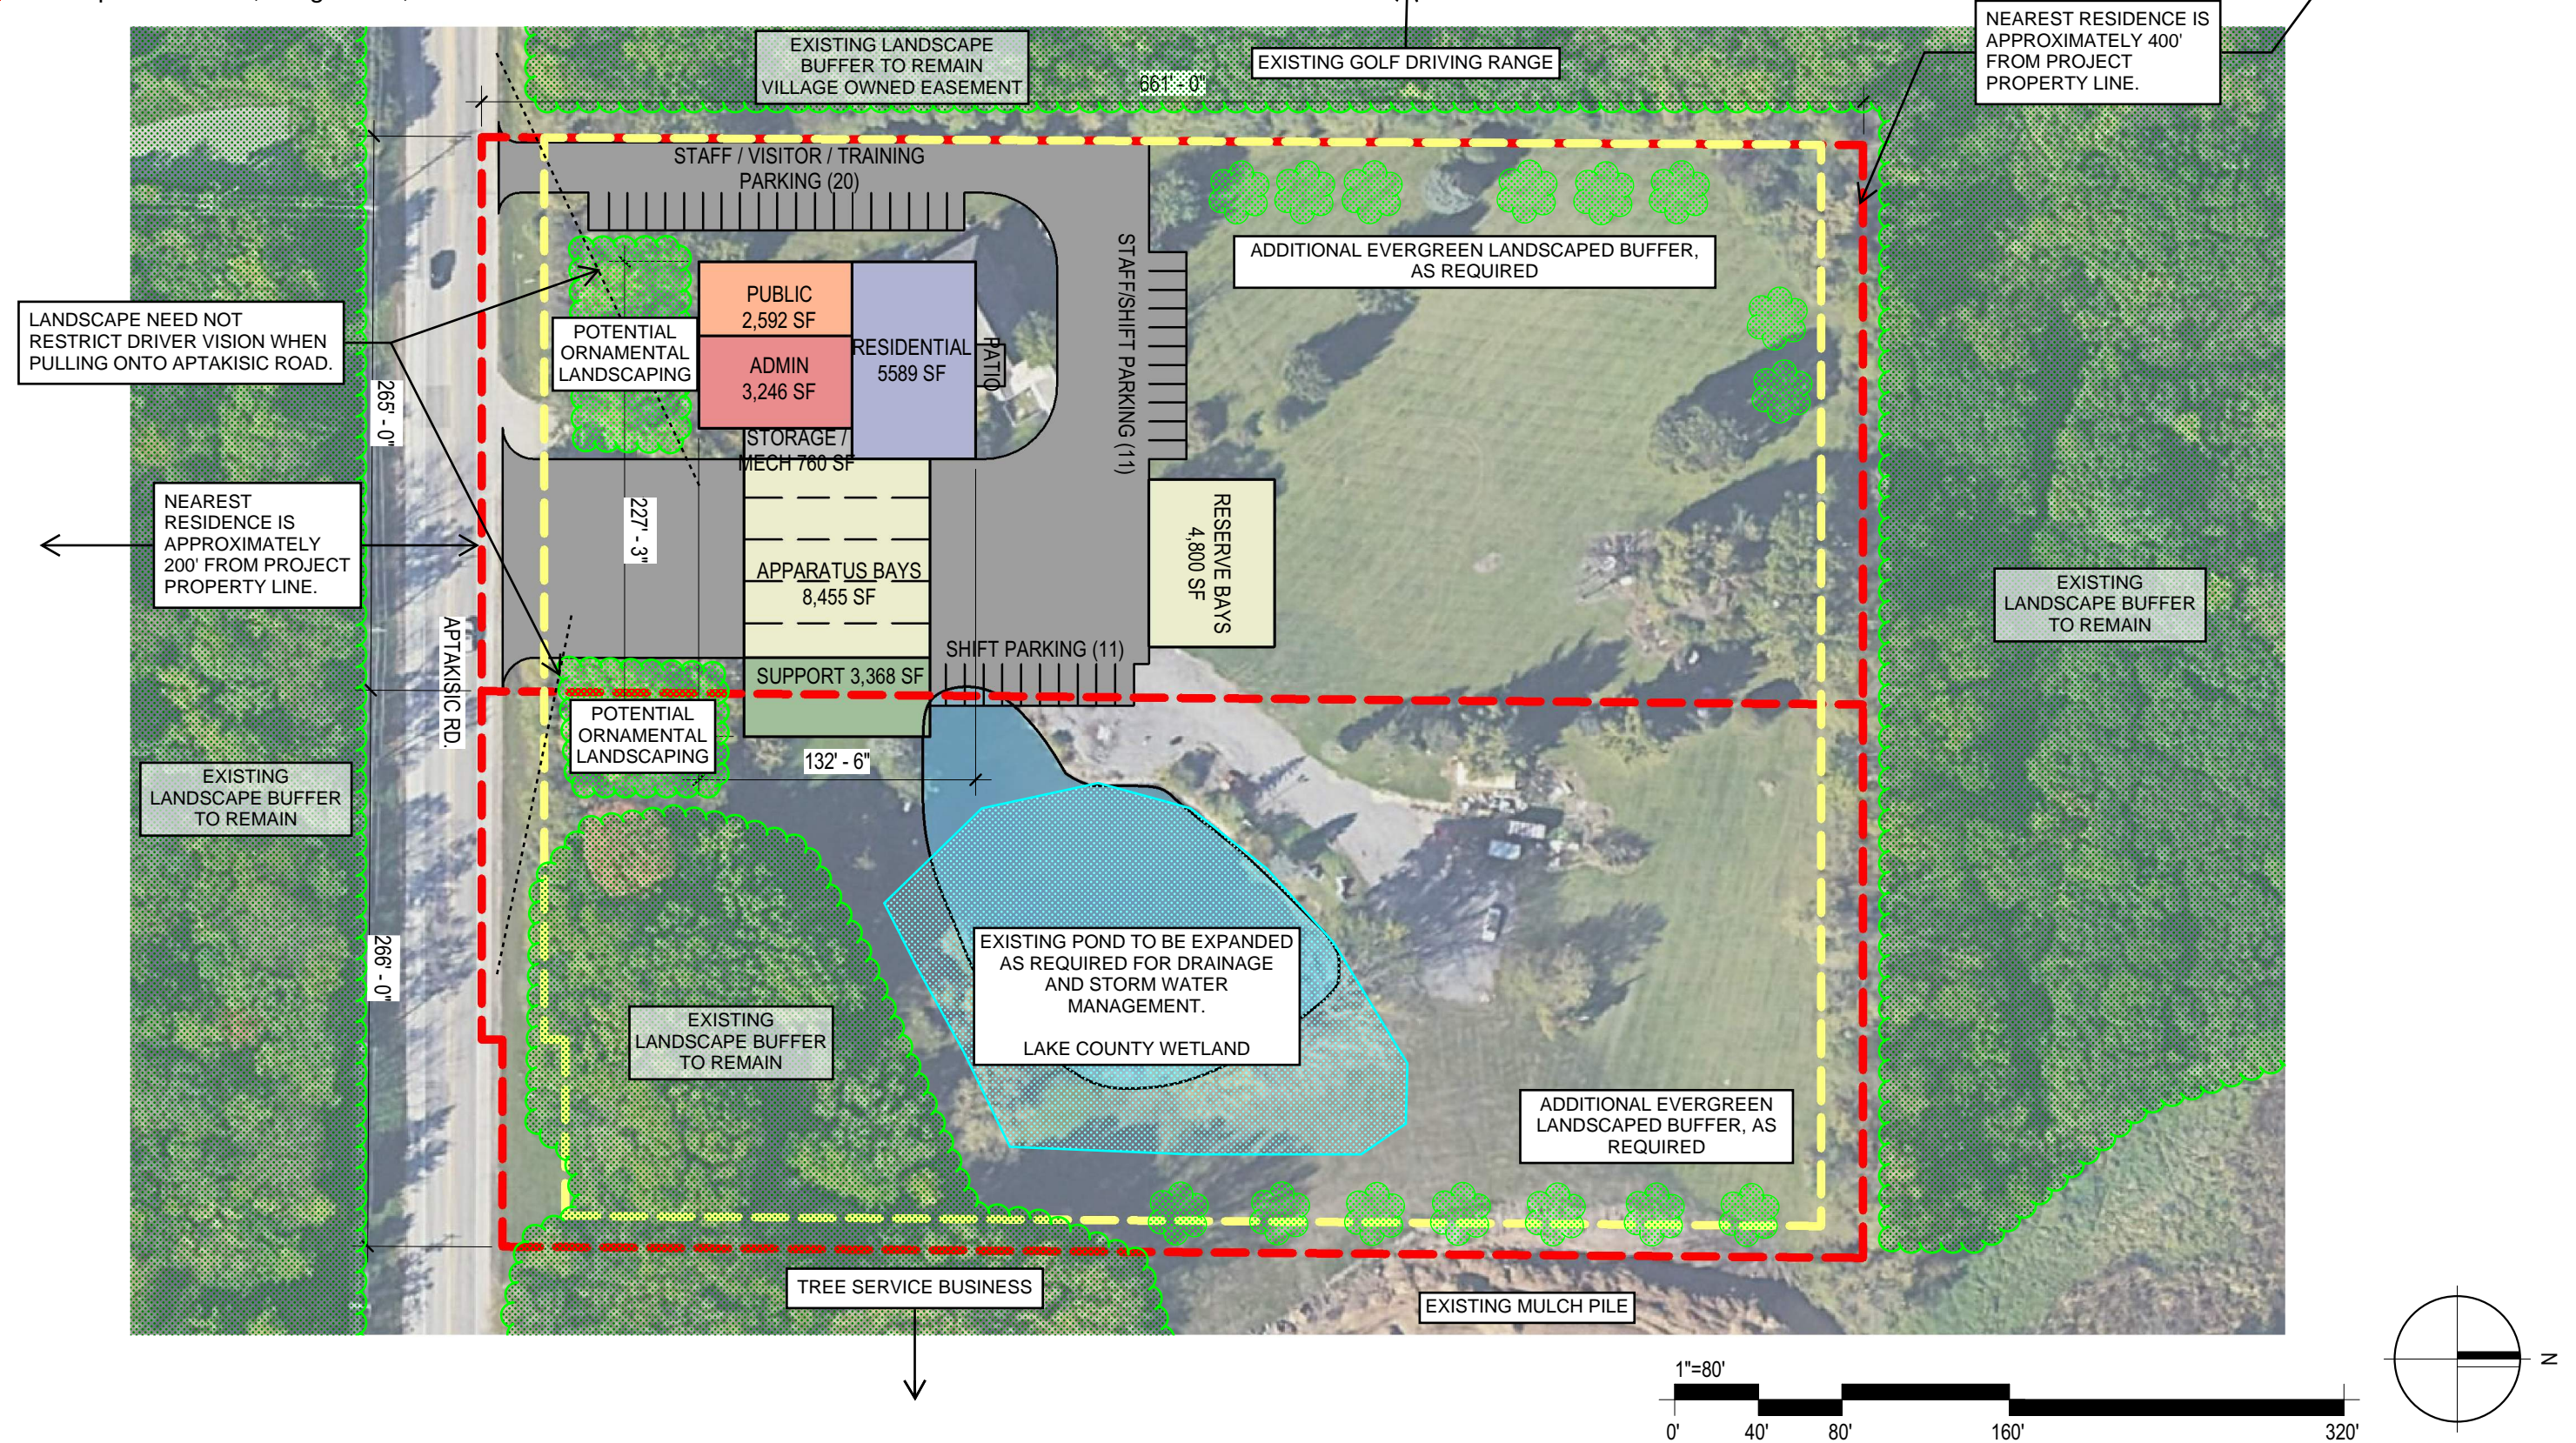

LONG GROVE FPD HQ SPACE STUDY

5159 Aptakisic Road, Long Grove, IL 60047

AERIAL SITE VIEW